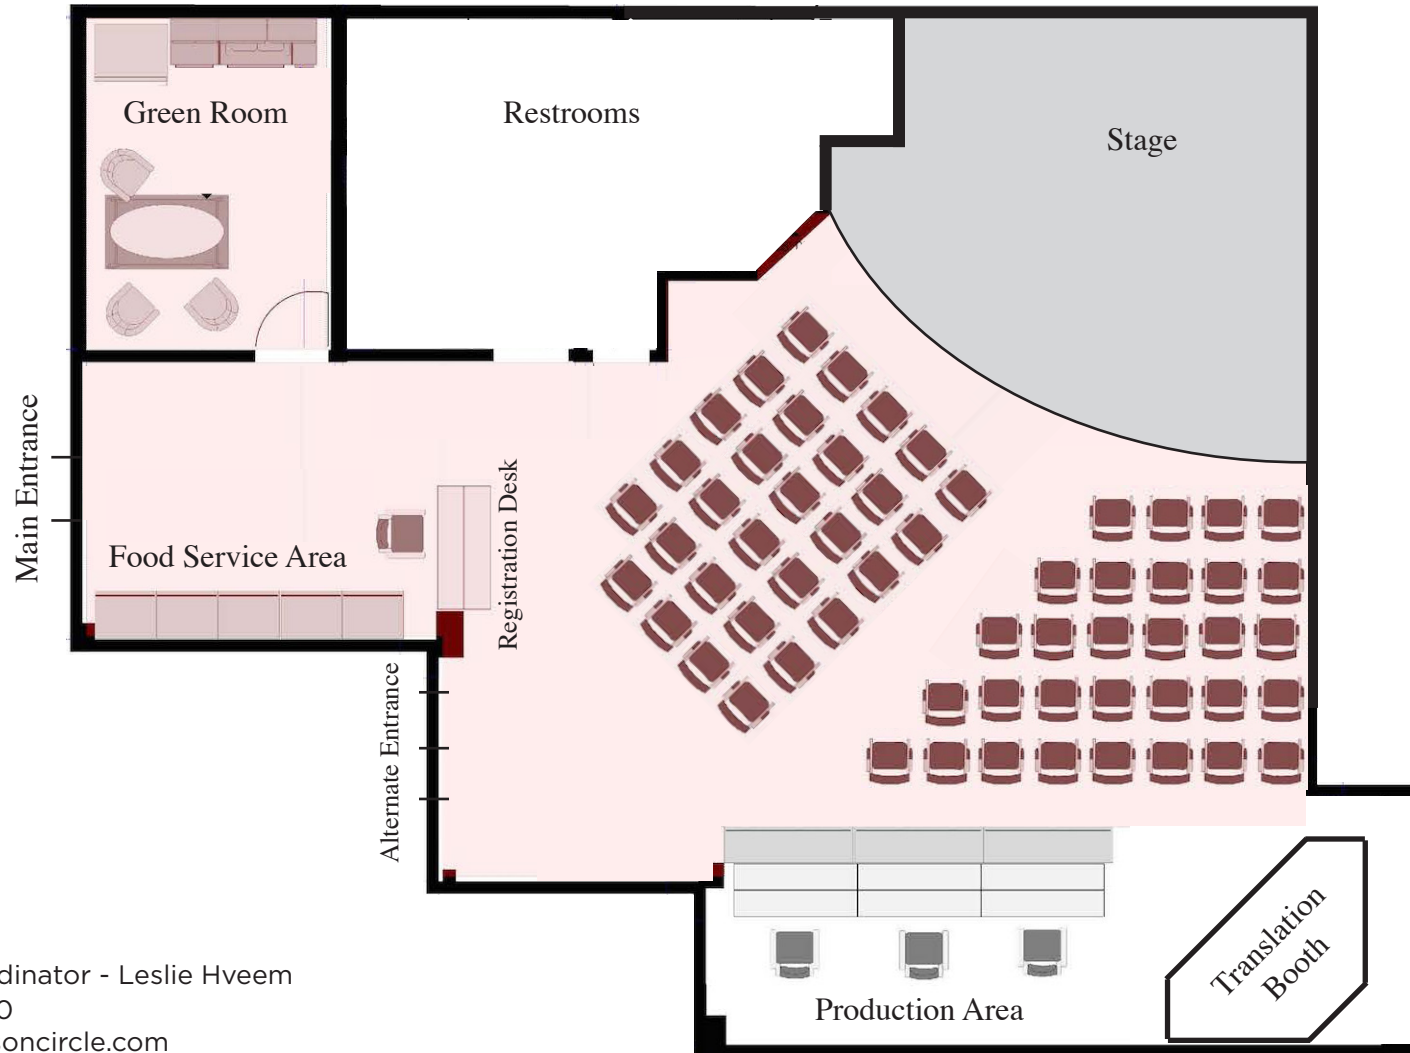

Crimson Circle Connection Center and Studio

159 S. McCaslin Blvd

Studio Coordinator - Leslie Hveem
719 235 7830
leslie@crimsoncircle.com